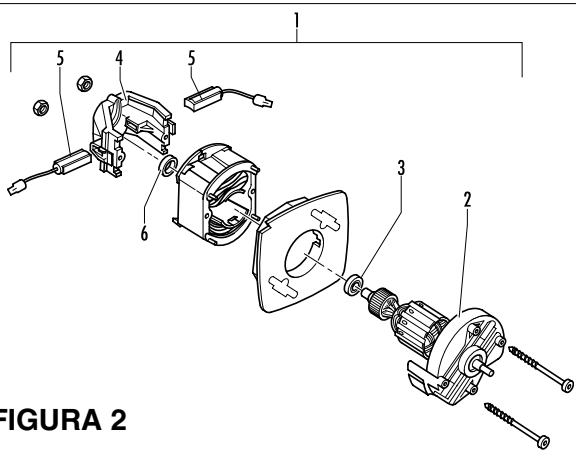

brand	PARTNER

date	MAR/03	SHEET 1/2

Model	Prefix
P1540	01

Product number
953900278

FIGURA 2